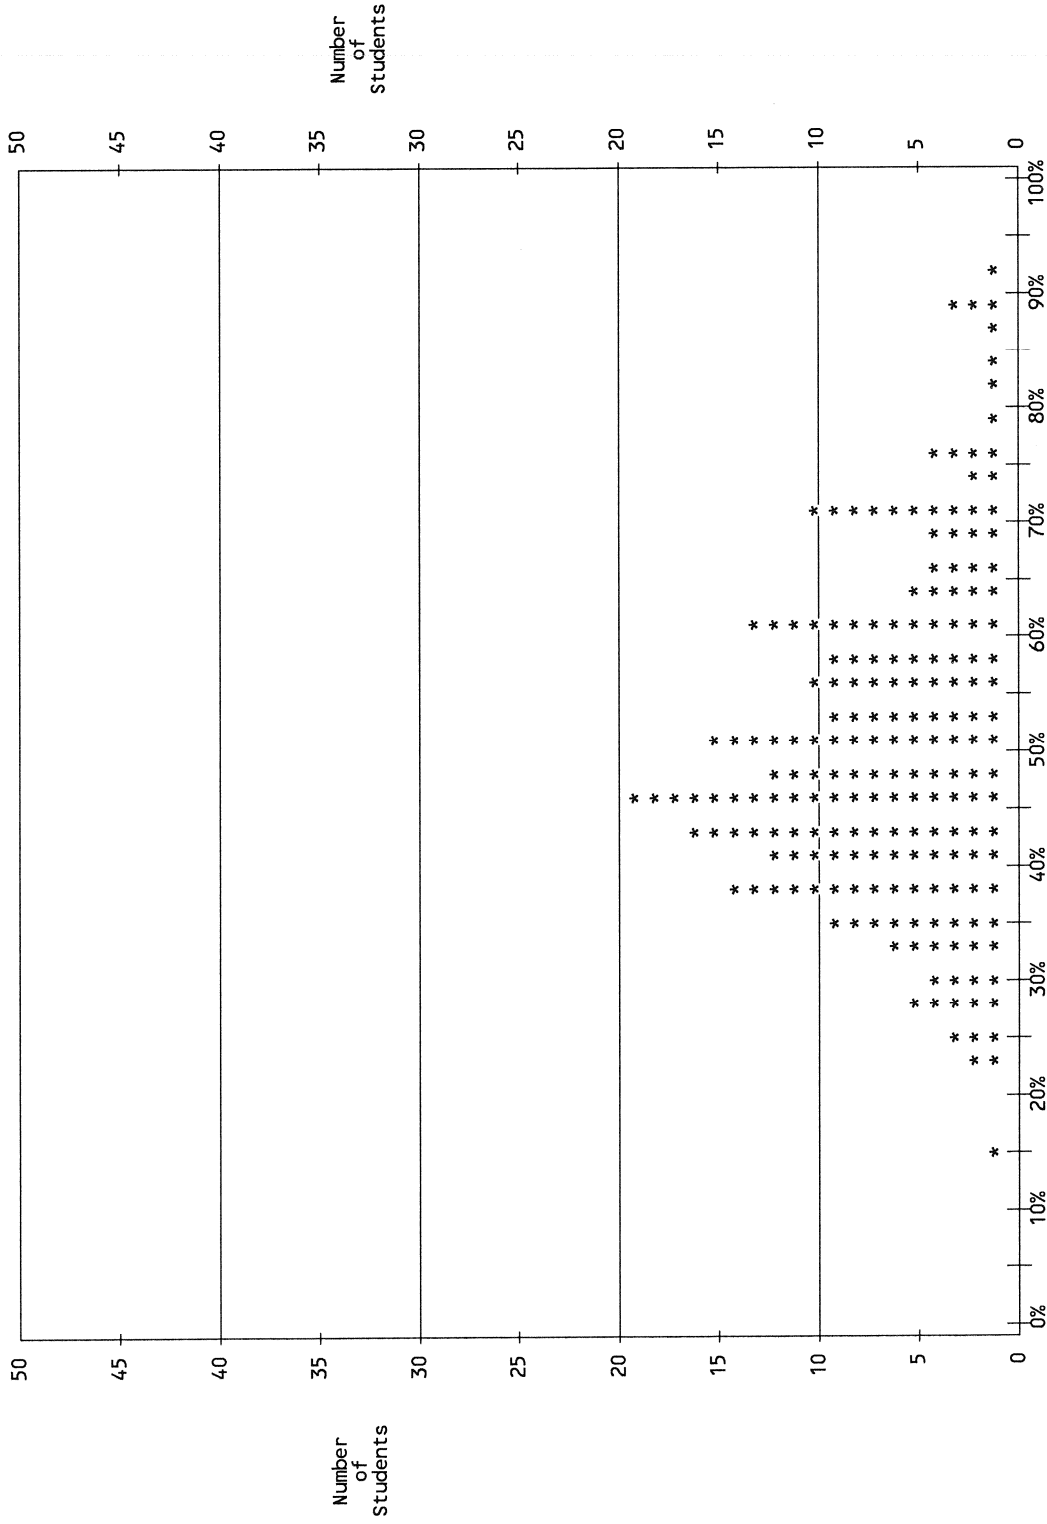

Instructor : MAJOR, W.

Project # : 20161
Exam # : 001
Exam Name : CGE 2017

Department : GREK
Course : 9999
Section : 001

Date : 04/07/17

DISTRIBUTION OF CUMULATIVE PERCENTAGES

* - 1 student

Students : 196

Mean : 51.01%

Std dev : 5.72

Median : 48.72%