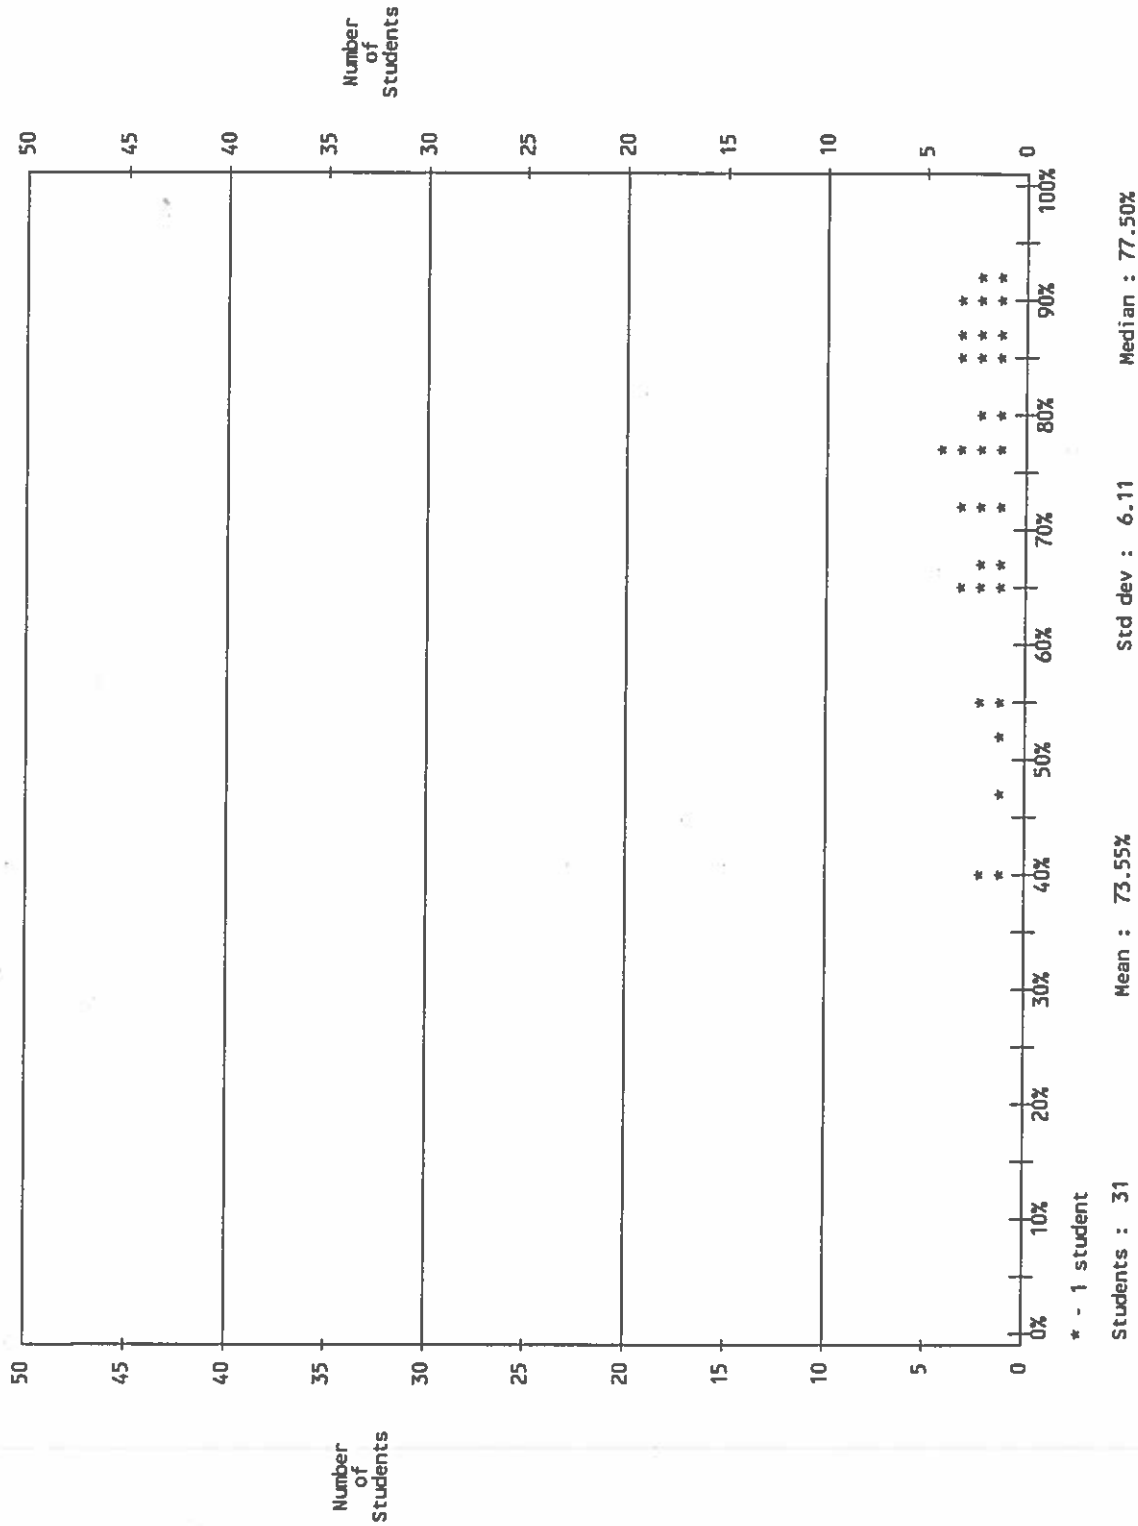

Instructor : MAJOR, W.

Project # : 20161  
Exam # : 002  
Exam Name : TRAGEDY

Department : GREK  
Course : 9999  
Section : 001

Date : 04/04/17

### DISTRIBUTION OF CUMULATIVE PERCENTAGES

\* - 1 student  
Students : 31

Mean : 73.55%

Std dev : 6.11

Median : 77.50%